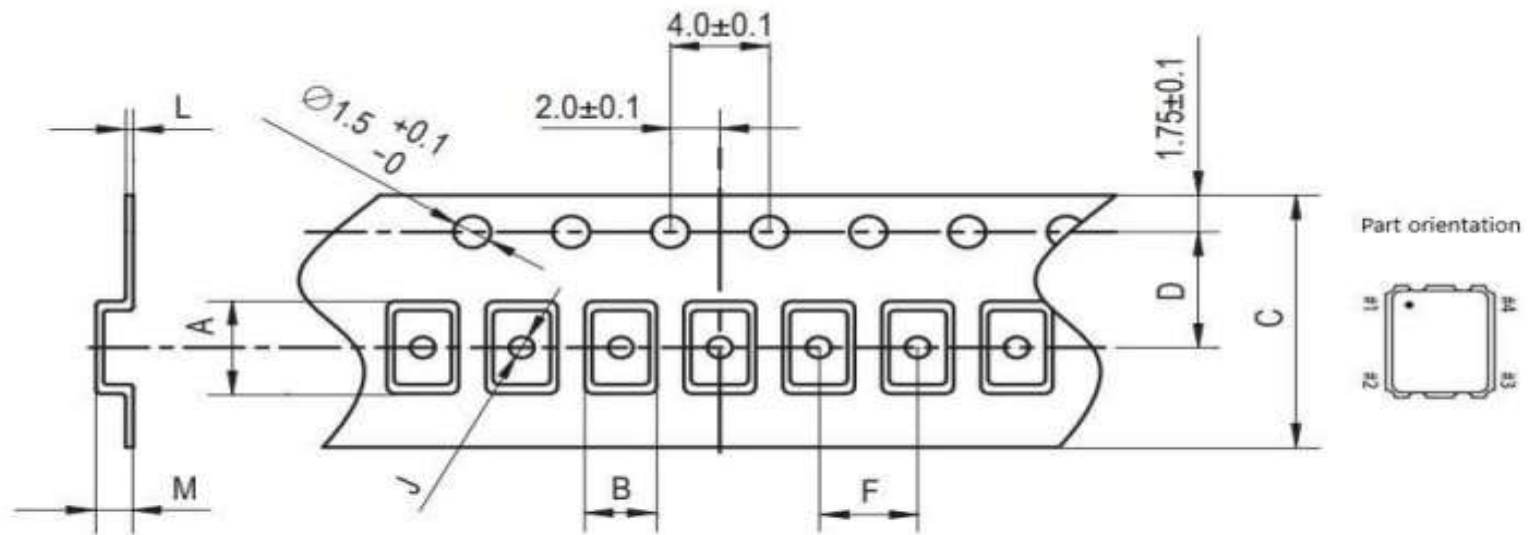

REVISIONS			
REV	DESCRIPTION	DATE	APPROVED

A	B	C	D	F	J	L	M	Reel Dia.	Qty/Reel
7.4	5.4	16.0	7.5	8.0	1.5	0.3	1.9	180	1000pcs

ECS INC. INTERNATIONAL 15351 W. 109th Street Lenexa, KS 66219 (913) 782-7787		
TITLE <b>ECS-7050MV Tape Specification</b>		
SIZE A	DWG NO.	REV -
CAGE CODE: 1G8B7		SHEET 1 OF 1

Dimensions in mm