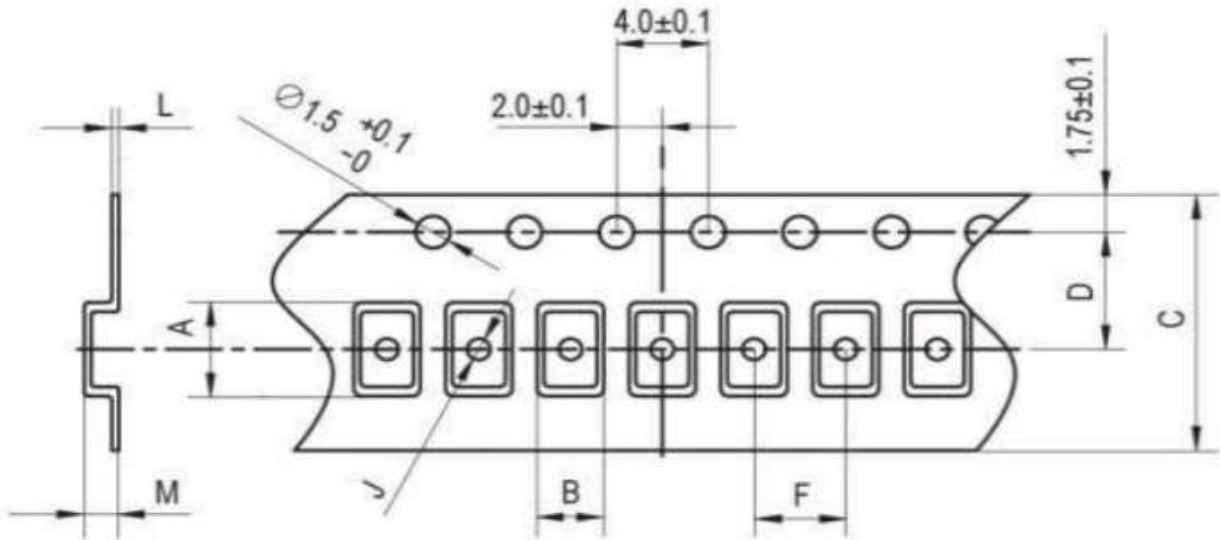

REVISIONS			
REV	DESCRIPTION	DATE	APPROVED

A	B	C	D	F	J	L	M	Reel Dia.
1.42	1.17	8.0	3.5	4.0	0.5	0.2	0.65	180

ECS INC. INTERNATIONAL 15351 W. 109th Street Lenexa, KS 66219 (913) 782-7787		
TITLE <b>ECS-320-CDX-2374</b> Tape Specification		
SIZE A	DWG NO.	REV -
CAGE CODE: 1G8B7		SHEET 1 OF 1

Dimensions in mm