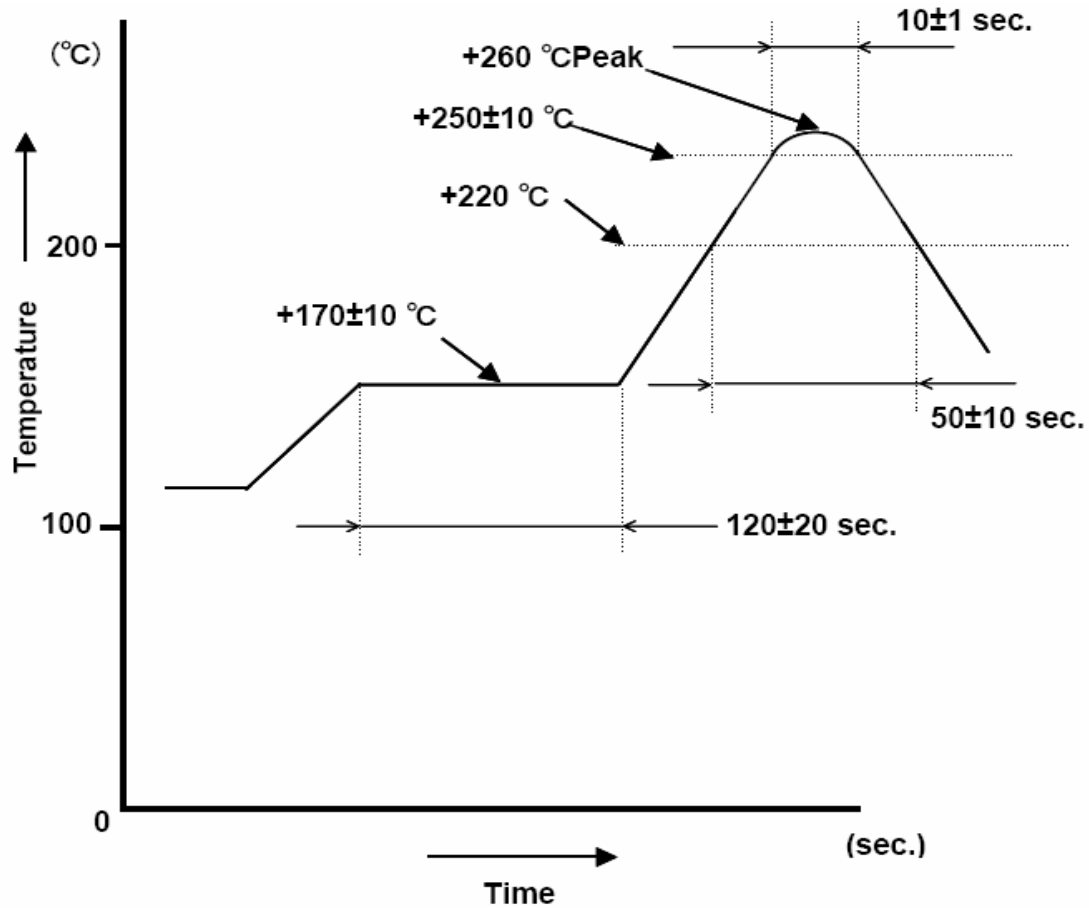

REVISIONS			
REV	DESCRIPTION	DATE	APPROVED

ECS INC.
 1105 South Ridgeview
 Olathe, KS 66062
 (913) 782-7787

SIGNATURES	DATE
DRN RC	10/5/2005
CHK BL	10/5/2005
APP DK	10/5/2005

TITLE		REV
RoHS/Pb Free Solder Profile for Crystals & Oscillators		-
SIZE A	DWG NO. RoHS Solder Profile	